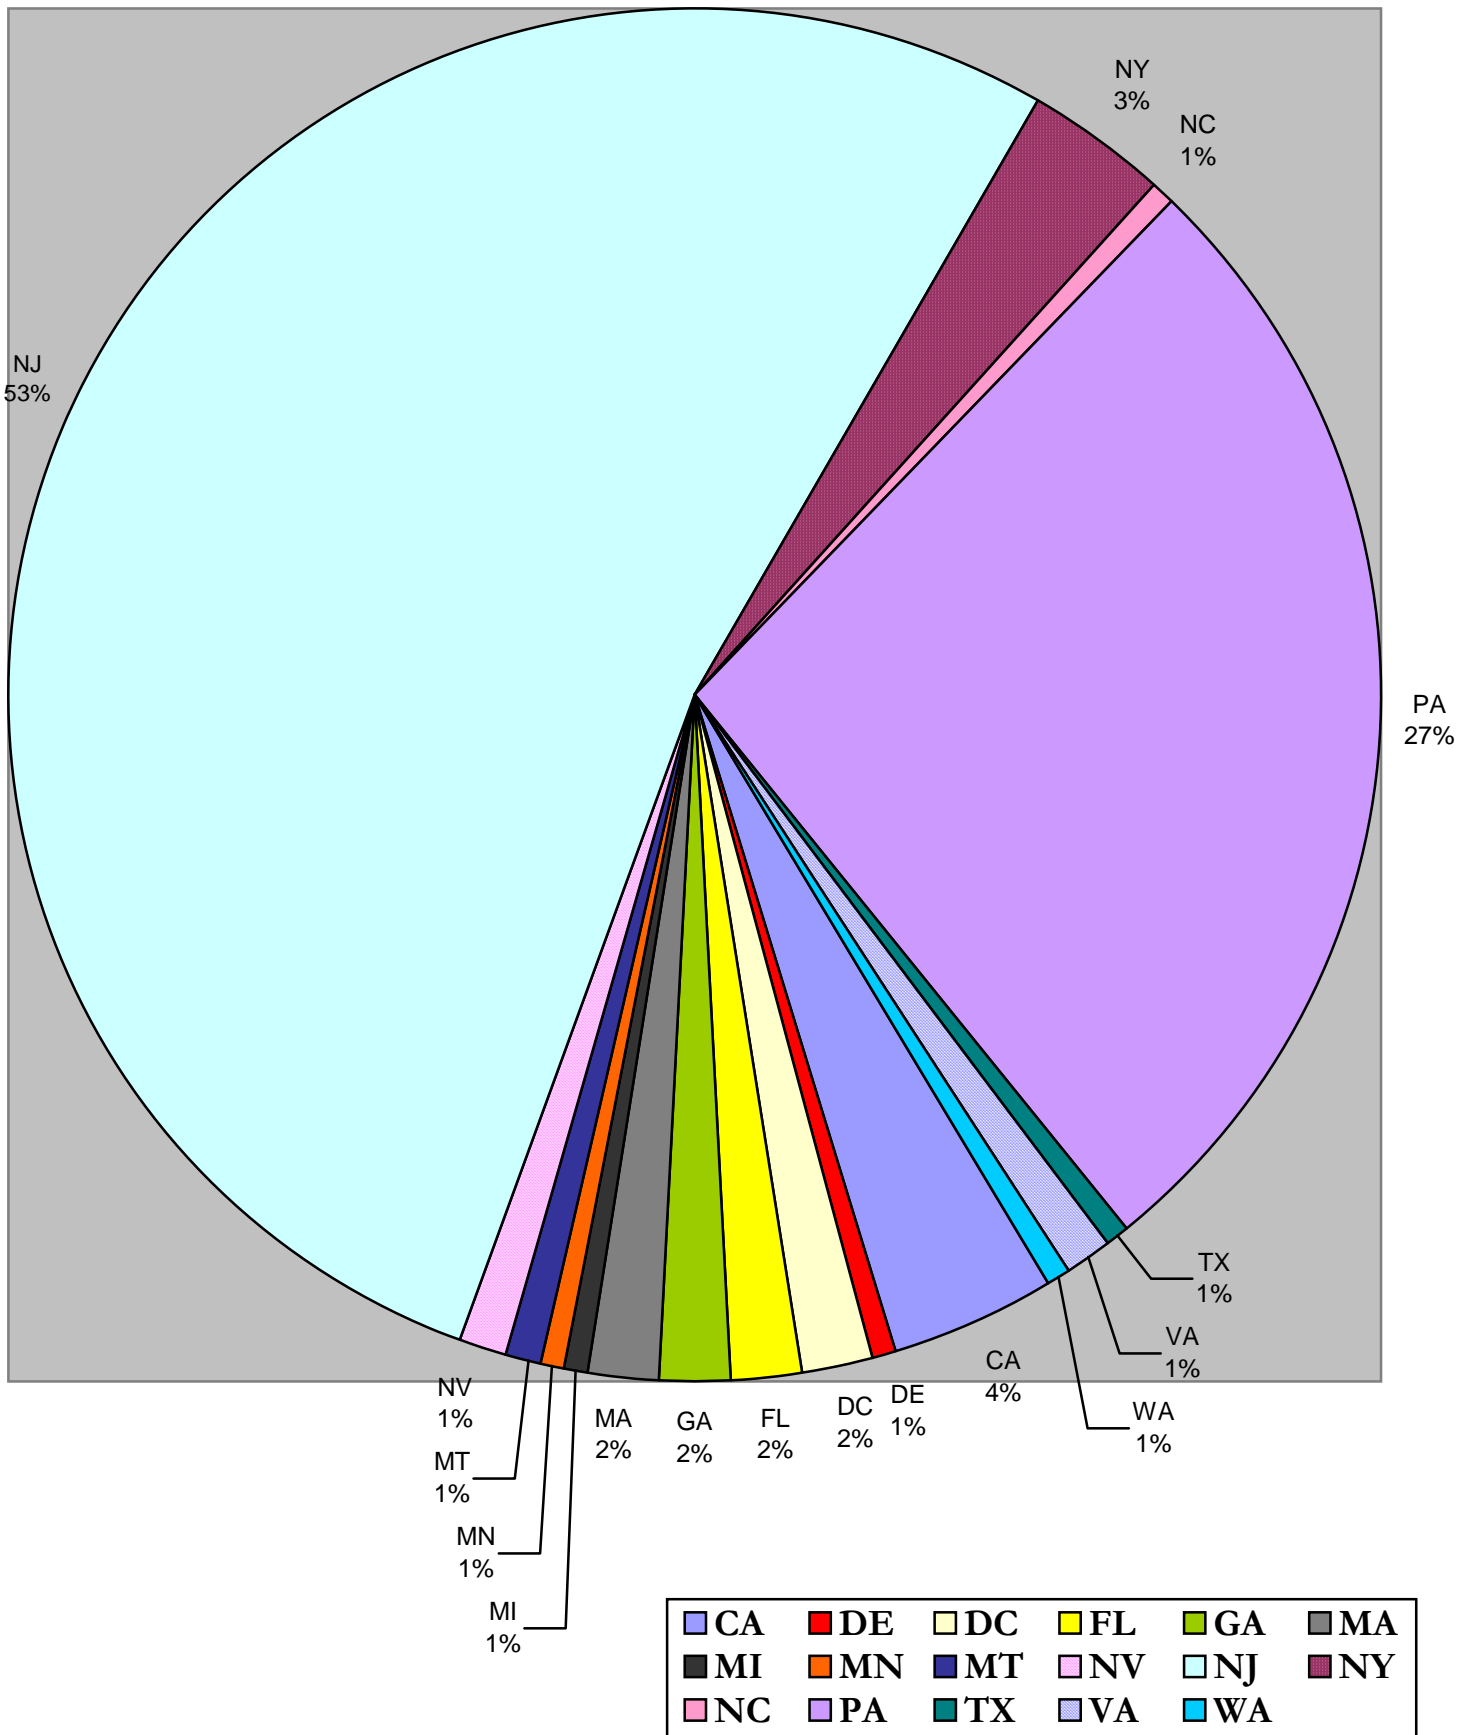

Rutgers School of Law-Camden

Job Type - Class of 2006

Geographic Distribution - Class of 2006

(Values: CA – 7; Co – 1; DE – 1; DC – 3; FL – 3; GA – 1; MA – 3; MI – 1; MN – 1; MT – 1; NV – 2; NJ – 94; NY – 6; NC – 1; PA – 48; TX – 1; VA – 2; WA – 1)