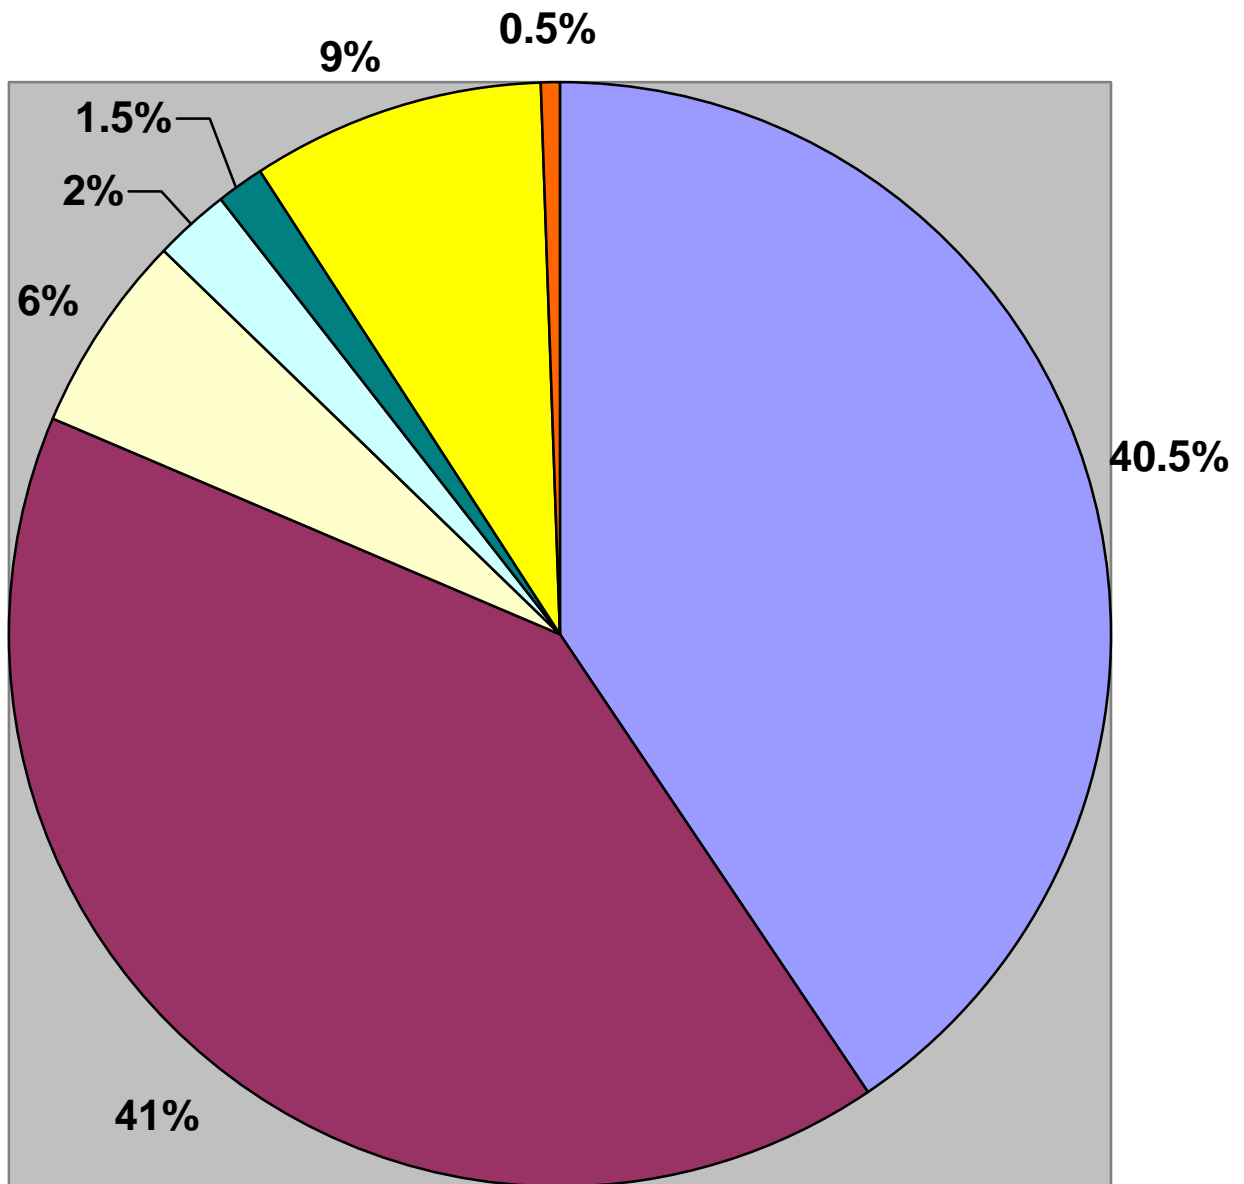

Rutgers School of Law-Camden

Job Type - Class of 2006

Geographic Distribution - Class of 2006

(Values: CA – 7; Co – 1; DE – 1; DC – 3; FL – 3; GA – 1; MA – 3; MI – 1; MN – 1; MT – 1; NV – 2; NJ – 94; NY – 6; NC – 1; PA – 48; TX – 1; VA – 2; WA – 1)