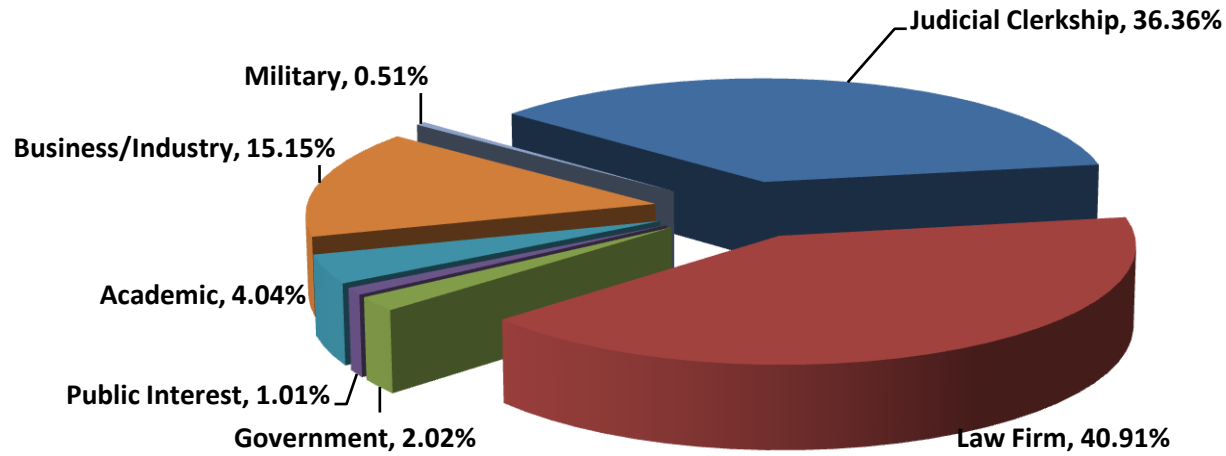

Rutgers School of Law-Camden: Class of 2009

JOB TYPE

JOB LOCATION

98.75% of the Class of 2009 reported their status 9 months after graduation.
Of that 98.75%, 88.61% were employed (85.23%) or enrolled in a full-time degree program (3.38%).