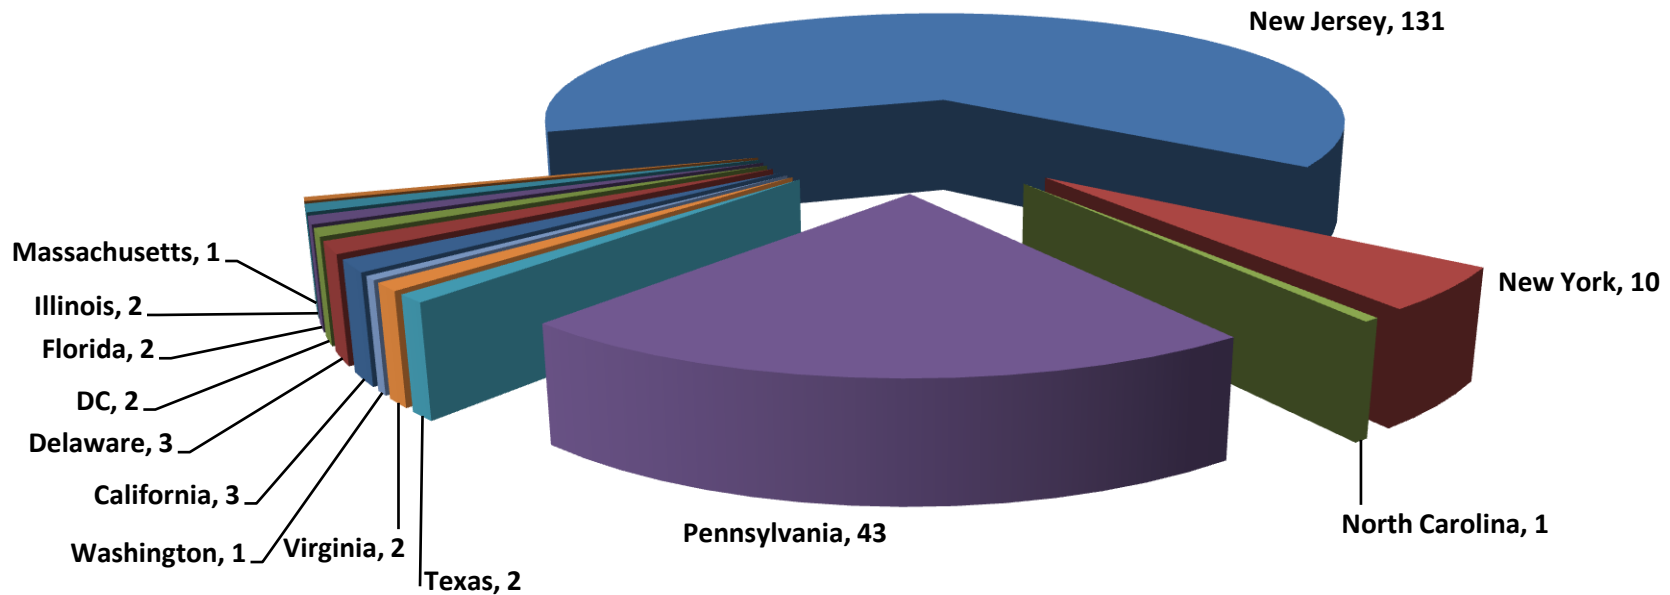

Rutgers School of Law-Camden: Class of 2009

JOB TYPE

JOB LOCATION

98.75% of the Class of 2009 reported their status 9 months after graduation.
Of that 98.75%, 88.61% were employed (85.23%) or enrolled in a full-time degree program (3.38%).